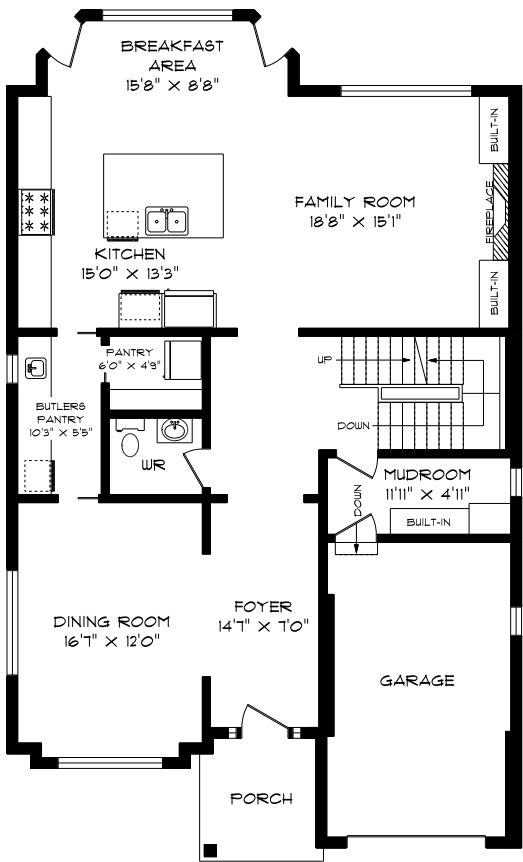

LOWER LEVEL
1666 SQUARE FEET

MAIN FLOOR
1361 SQUARE FEET

SECOND FLOOR
1424 SQUARE FEET

PHONE 905-271-7010
 FAX 905-271-4468
 PLANS@PLANITMEASURING.COM

MEASURED ON SEPTEMBER 23, 2011
 ROOM SIZES SHOULD BE CONSIDERED APPROXIMATE
 SINCE MEASUREMENTS ARE SUBJECT TO CERTIFICATION.
 © 2011 PLANIT MEASURING