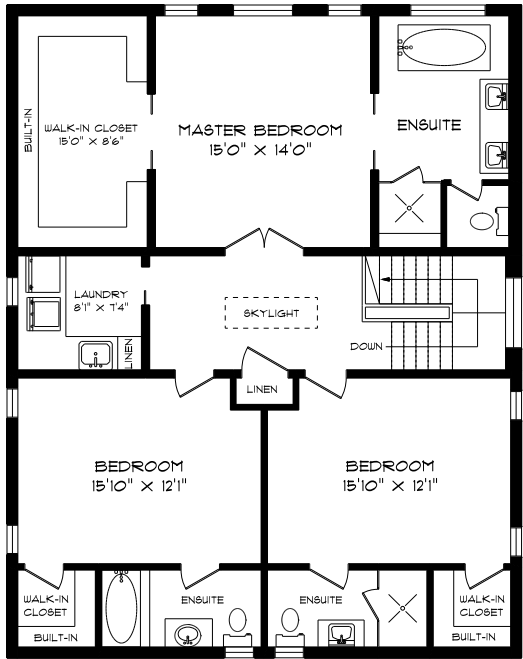

LOWER LEVEL
1666 SQUARE FEET

MAIN FLOOR
1361 SQUARE FEET

SECOND FLOOR
1424 SQUARE FEET

PHONE 905-271-7010
 FAX 905-271-4468
 PLANS@PLANITMEASURING.COM

MEASURED ON SEPTEMBER 23, 2011
 ROOM SIZES SHOULD BE CONSIDERED APPROXIMATE
 SINCE MEASUREMENTS ARE SUBJECT TO CERTIFICATION.
 © 2011 PLANIT MEASURING